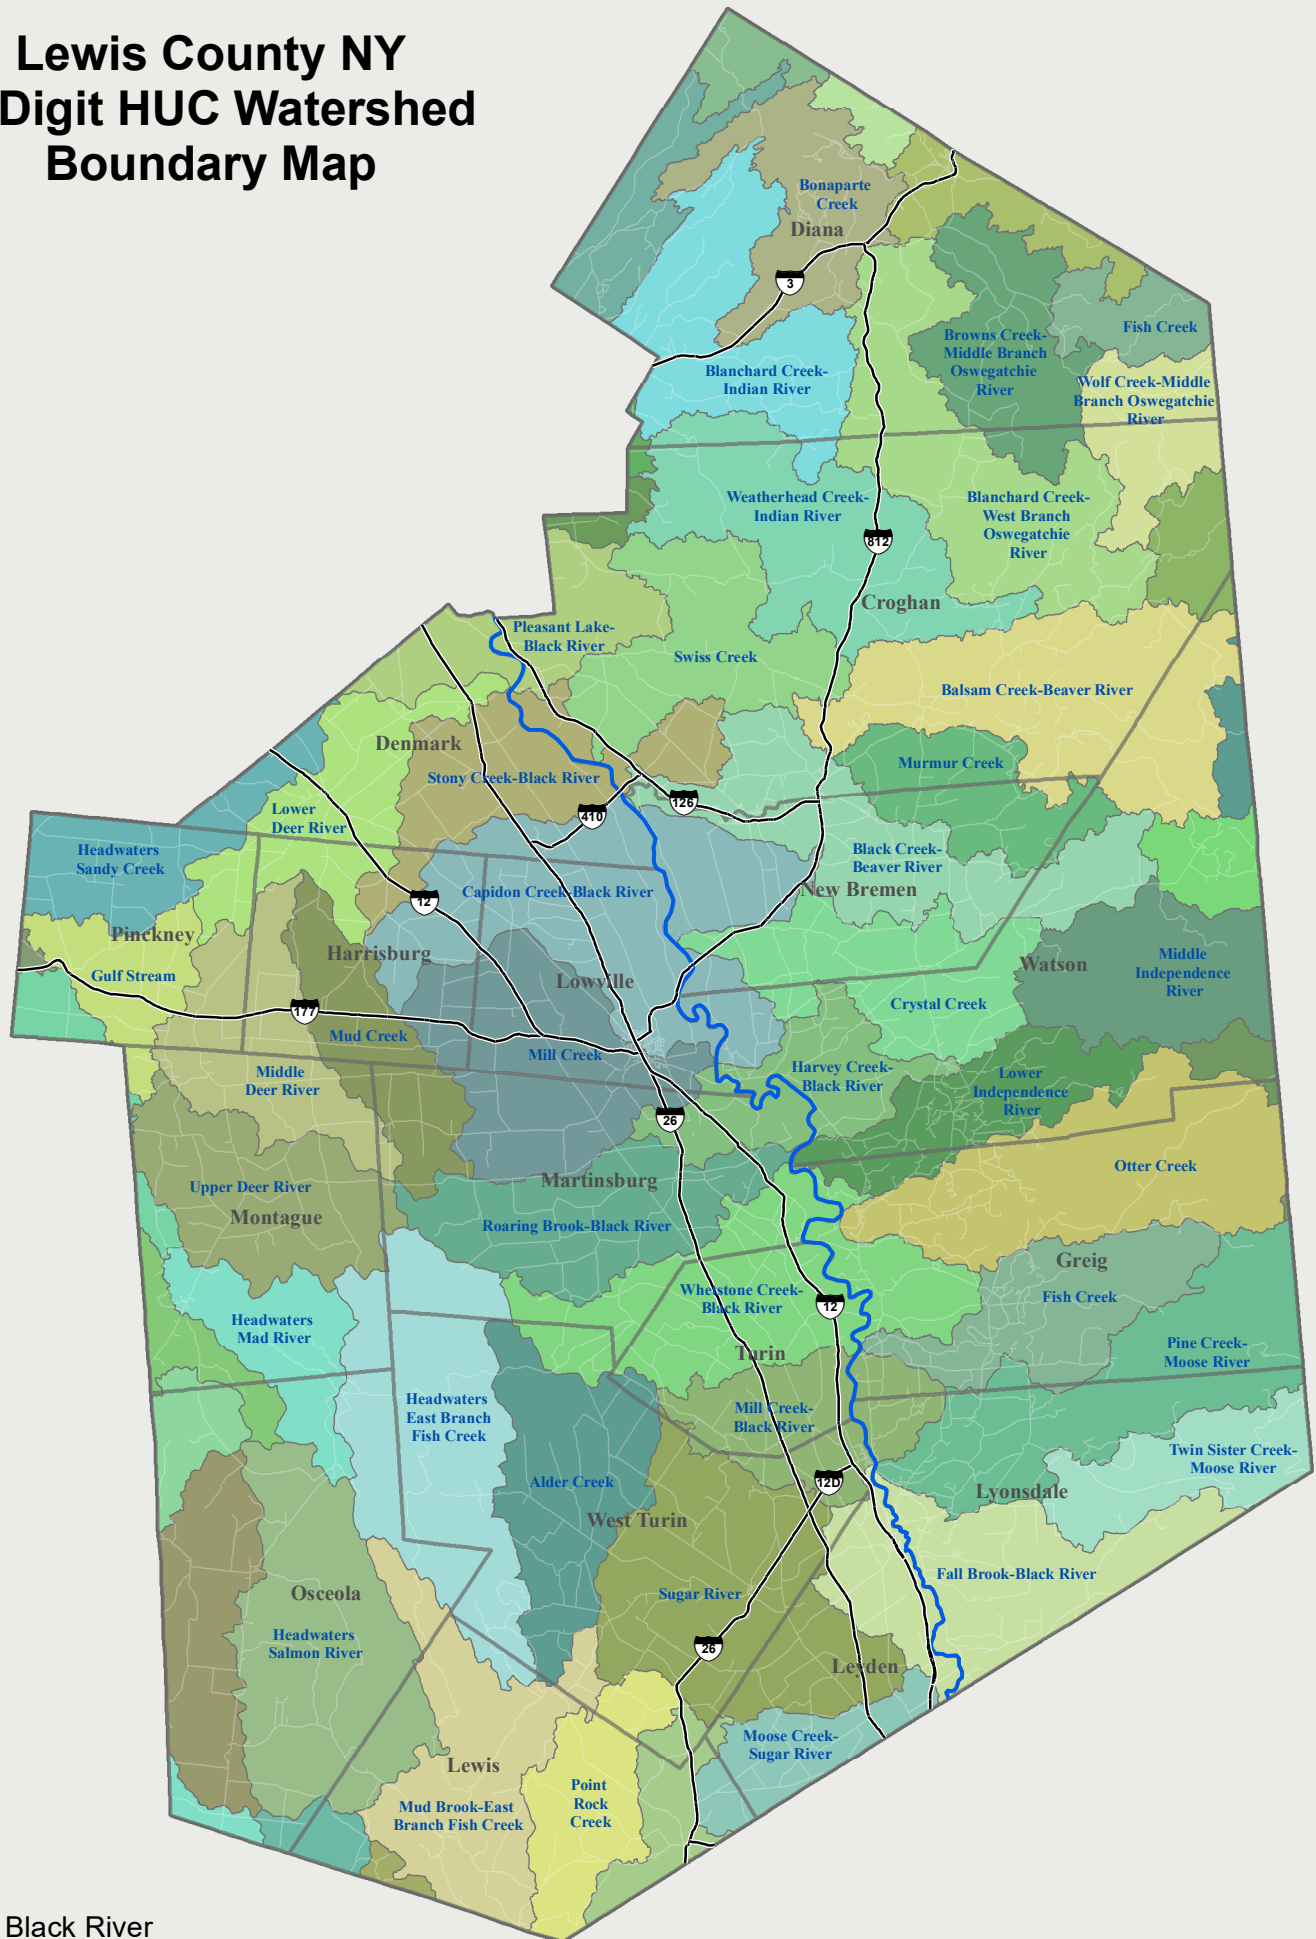

# Lewis County NY 12 Digit HUC Watershed Boundary Map

— Black River  
□ Townships